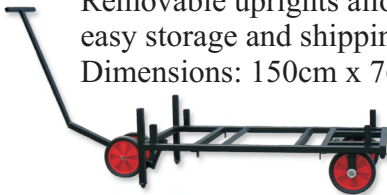

GJT09 Rough Terrain Trolley

Ideal for moving floors, tables, staging etc over rough ground and gravel.
Shaped framework prevents round tables from rolling.
Removable uprights allow trolleys to be stacked when empty for easy storage and shipping
Dimensions: 150cm x 76cm x 49cm